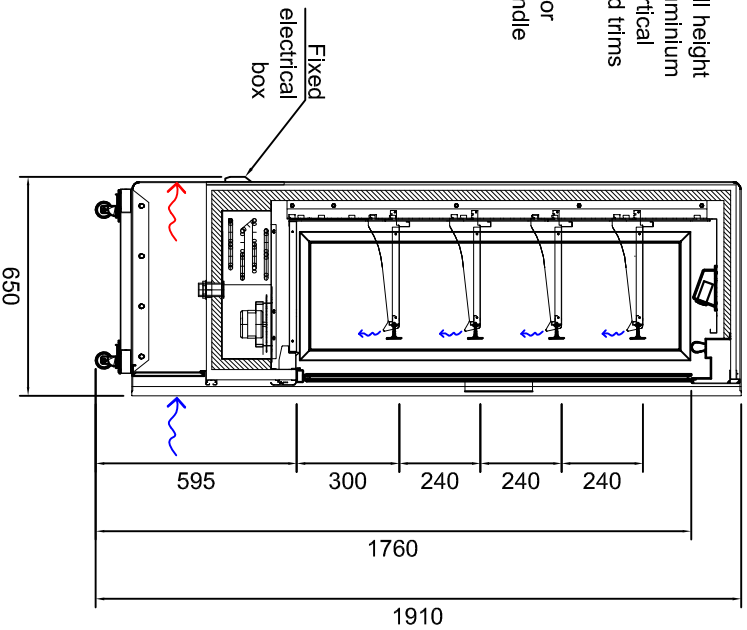

### Side Elevation (Ventilation Space)

### Side Elevation (Shelving Heights)

Overall external dimensions - 1250mm wide x 650mm deep x 1910mm high.  
Weight 240kg (standard packaging).

Multideck Features	
<input checked="" type="checkbox"/>	W White Finish
<input checked="" type="checkbox"/>	S Mirror Stainless Finish
<input checked="" type="checkbox"/>	C Castors
<input checked="" type="checkbox"/>	F Feet (For Remote Units Only)
<input checked="" type="checkbox"/>	N Nightblind
<input checked="" type="checkbox"/>	S Security Shutter
<input checked="" type="checkbox"/>	D Front Door (See options for type)
<input checked="" type="checkbox"/>	RE Remote Refrigeration Unit