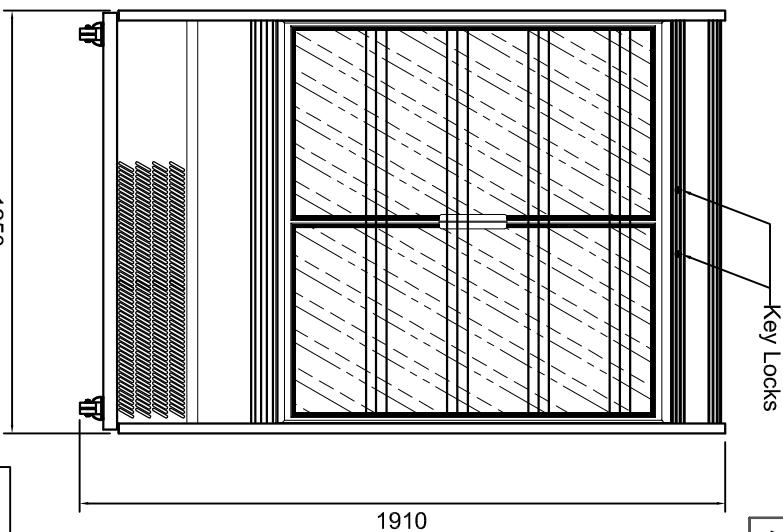

Front Elevation

WILLIAMS REFRIGERATION RETAIN COPYRIGHT ON THIS DRAWING.
DO NOT SCALE FROM DRAWING. USE MARKED DIMENSIONS.
WILLIAMS REFRIGERATION ARE TO BE NOTIFIED OF ANY DISCREPANCIES IMMEDIATELY.

Multideck requires a minimum ventilation void of 80mm behind and above unit for heat to escape.
Electrical supply: 1 Phase 13amp UK standard plug top.

Maximum operating ambient temperature +25 deg.c. (climate class 3).
Manufacturing dimensional tolerance +/- 3mm.

Overall external dimensions - 1250mm wide x 650mm deep x 1910mm high.
Weight 240kg (standard packaging).

Multideck Features	
☒	W White Finish
☒	S Mirror Stainless Finish
☒	C Castors
☒	F Feet (For Remote Units Only)
☒	N Nightblind
☒	S Security Shutter
☒	D Front Door (See options for type)
☒	RE Remote Refrigeration Unit

Only checked features are included

Multideck Options	
☒	HC Hydrocarbon Refrigerant
☒	HFD Hinged Front Door(s)
☒	SFD Sliding Front Doors
☒	LOC Front Door Lock(s)
☒	SH Additional Shelf
☒	SNB Snack Basket (Hook On)
☒	TS Tray Slide
☒	SRD Solid Rear Loading Doors
☒	GRD Glass Rear Loading Doors
☒	PG Panoramic Glass Side Panels
☒	MT Meat Temperature
☒	RAL Coloured Finish (RAL)
☒	AV Alternative Voltage

Only checked options are included