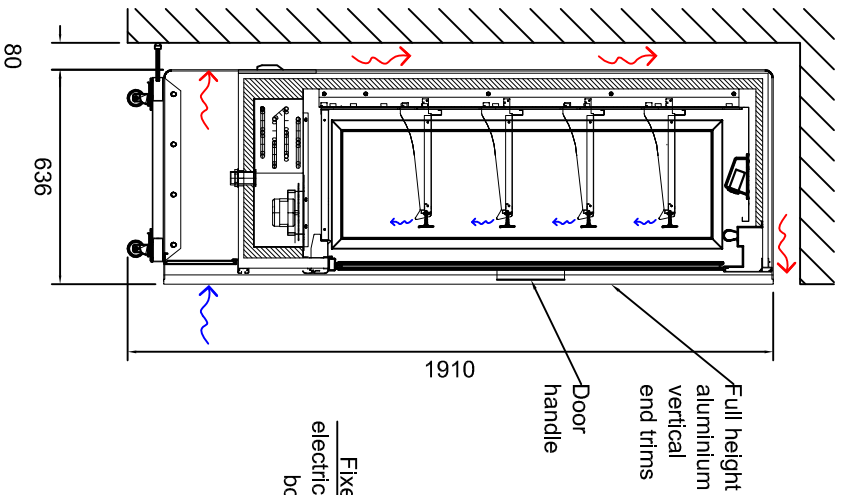

### Side Elevation (Ventilation Space)

### Side Elevation (Shelving Heights)

Overall external dimensions - 1250mm wide x 650mm deep x 1910mm high.  
Weight 240kg (standard packaging).

Multideck Features	
<input checked="" type="checkbox"/>	W White Finish
<input checked="" type="checkbox"/>	S Mirror Stainless Finish
<input checked="" type="checkbox"/>	C Castors
<input checked="" type="checkbox"/>	F Feet (For Remote Units Only)
<input checked="" type="checkbox"/>	N Nightblind
<input checked="" type="checkbox"/>	S Security Shutter
<input checked="" type="checkbox"/>	D Front Door (See options for type)
<input checked="" type="checkbox"/>	RE Remote Refrigeration Unit